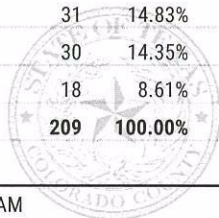

402 Eagle Lake

REP Attorney General

Vote For 1

	TOTAL	VOTE %	Absentee	Early Voting	Election Day
Ken Paxton	121	44.98%	0	33	88
George P. Bush	79	29.37%	0	14	65
Eva Guzman	46	17.10%	2	20	24
Louie Gohmert	23	8.55%	1	5	17
Total Votes Cast	269	100.00%	3	72	194

REP Comptroller of Public Accounts

Vote For 1

	TOTAL	VOTE %	Absentee	Early Voting	Election Day
Glenn Hegar	218	87.20%	3	62	153
Mark V. Goloby	32	12.80%	0	8	24
Total Votes Cast	250	100.00%	3	70	177

REP Comm General Land Office

Vote For 1

	TOTAL	VOTE %	Absentee	Early Voting	Election Day
Dawn Buckingham	78	35.62%	3	24	51
Tim Westley	50	22.83%	0	11	39
Victor Avila	31	14.16%	0	10	21
Jon Spiers	27	12.33%	0	8	19
Don W. Minton	18	8.22%	0	5	13
Weston Martinez	7	3.20%	0	2	5
Rufus Lopez	7	3.20%	0	2	5
Ben Armenta	1	0.46%	0	1	0
Total Votes Cast	219	100.00%	3	63	153

REP Commissioner of Agriculture

Vote For 1

	TOTAL	VOTE %	Absentee	Early Voting	Election Day
Sid Miller	152	62.81%	1	40	111
James White	76	31.40%	0	25	51
Carey A. Council	14	5.79%	2	3	9
Total Votes Cast	242	100.00%	3	68	171

REP Railroad Commissioner

Vote For 1

	TOTAL	VOTE %	Absentee	Early Voting	Election Day
Wayne Christian	95	45.45%	0	40	55
Sarah Stogner	35	16.75%	1	8	26
Dawayne Tipton	31	14.83%	2	6	23
Tom Slocum Jr	30	14.35%	0	4	26
Marvin "Sarge" Summers	18	8.61%	0	5	13
Total Votes Cast	209	100.00%	3	63	143

Official Results