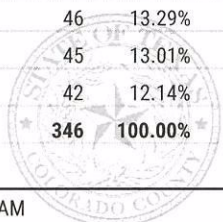

101 - Columbus

REP Attorney General

Vote For 1

	TOTAL	VOTE %	Absentee	Early Voting	Election Day
Ken Paxton	179	43.77%	5	76	98
George P. Bush	110	26.89%	4	49	57
Eva Guzman	66	16.14%	0	47	19
Louie Gohmert	54	13.20%	0	26	28
Total Votes Cast	409	100.00%	9	198	202

REP Comptroller of Public Accounts

Vote For 1

	TOTAL	VOTE %	Absentee	Early Voting	Election Day
Glenn Hegar	334	87.43%	9	164	161
Mark V. Goloby	48	12.57%	0	27	21
Total Votes Cast	382	100.00%	9	191	182

REP Comm General Land Office

Vote For 1

	TOTAL	VOTE %	Absentee	Early Voting	Election Day
Dawn Buckingham	133	38.22%	4	74	55
Tim Westley	71	20.40%	0	41	30
Jon Spiers	62	17.82%	1	24	37
Victor Avila	27	7.76%	1	15	11
Don W. Minton	24	6.90%	1	10	13
Weston Martinez	23	6.61%	0	15	8
Ben Armenta	5	1.44%	2	1	2
Rufus Lopez	3	0.86%	0	0	3
Total Votes Cast	348	100.00%	9	180	159

REP Commissioner of Agriculture

Vote For 1

	TOTAL	VOTE %	Absentee	Early Voting	Election Day
Sid Miller	212	56.99%	4	112	96
James White	137	36.83%	4	61	72
Carey A. Council	23	6.18%	1	16	6
Total Votes Cast	372	100.00%	9	189	174

REP Railroad Commissioner

Vote For 1

	TOTAL	VOTE %	Absentee	Early Voting	Election Day
Wayne Christian	159	45.95%	6	91	62
Sarah Stogner	54	15.61%	1	23	30
Marvin "Sarge" Summers	46	13.29%	0	23	23
Tom Slocum Jr	45	13.01%	0	23	22
Dawayne Tipton	42	12.14%	1	17	24
Total Votes Cast	346	100.00%	8	177	161

Official Results