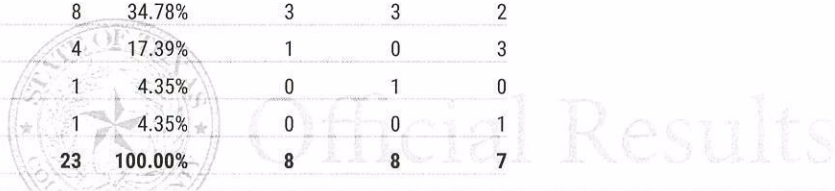

DEM Attorney General

Vote For 1

	TOTAL	VOTE %	Absentee	Early Voting	Election Day
Joe Jaworski	9	39.13%	4	4	1
Mike Fields	8	34.78%	3	3	2
Rochelle Mercedes Garza	4	17.39%	1	0	3
Lee Merritt	1	4.35%	0	1	0
S. "TBONE" Raynor	1	4.35%	0	0	1
Total Votes Cast	23	100.00%	8	8	7