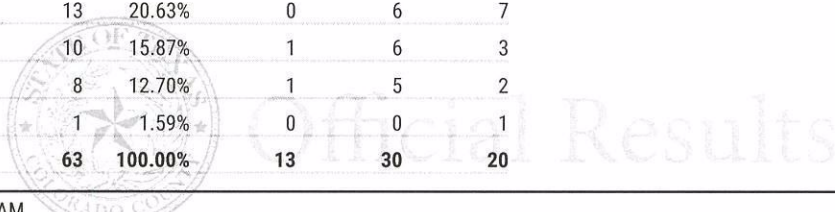

101 - Columbus

REP Proposition 9

Vote For 1

	TOTAL	VOTE %	Absentee	Early Voting	Election Day
YES	354	88.06%	4	173	177
NO	48	11.94%	4	23	21
Total Votes Cast	402	100.00%	8	196	198

REP Proposition 10

Vote For 1

	TOTAL	VOTE %	Absentee	Early Voting	Election Day
YES	380	95.48%	8	188	184
NO	18	4.52%	1	8	9
Total Votes Cast	398	100.00%	9	196	193

DEM US Representative, District 10

Vote For 1

	TOTAL	VOTE %	Absentee	Early Voting	Election Day
Linda Nuno	58	100.00%	12	28	18
Total Votes Cast	58	100.00%	12	28	18

DEM Governor

Vote For 1

	TOTAL	VOTE %	Absentee	Early Voting	Election Day
Beto O'Rourke	62	96.88%	12	29	21
Michael Cooper	2	3.12%	1	1	0
Rich Wakeland	0	0.00%	0	0	0
Joy Diaz	0	0.00%	0	0	0
Inocencio (Inno) Barrientez	0	0.00%	0	0	0
Total Votes Cast	64	100.00%	13	30	21

DEM Lieutenant Governor

Vote For 1

	TOTAL	VOTE %	Absentee	Early Voting	Election Day
Mike Collier	35	55.56%	9	16	10
Carla Brailey	16	25.40%	3	6	7
Michelle Beckley	12	19.05%	1	8	3
Total Votes Cast	63	100.00%	13	30	20

DEM Attorney General

Vote For 1

	TOTAL	VOTE %	Absentee	Early Voting	Election Day
Joe Jaworski	31	49.21%	11	13	7
Mike Fields	13	20.63%	0	6	7
Rochelle Mercedes Garza	10	15.87%	1	6	3
Lee Merritt	8	12.70%	1	5	2
S. "TBONE" Raynor	1	1.59%	0	0	1
Total Votes Cast	63	100.00%	13	30	20